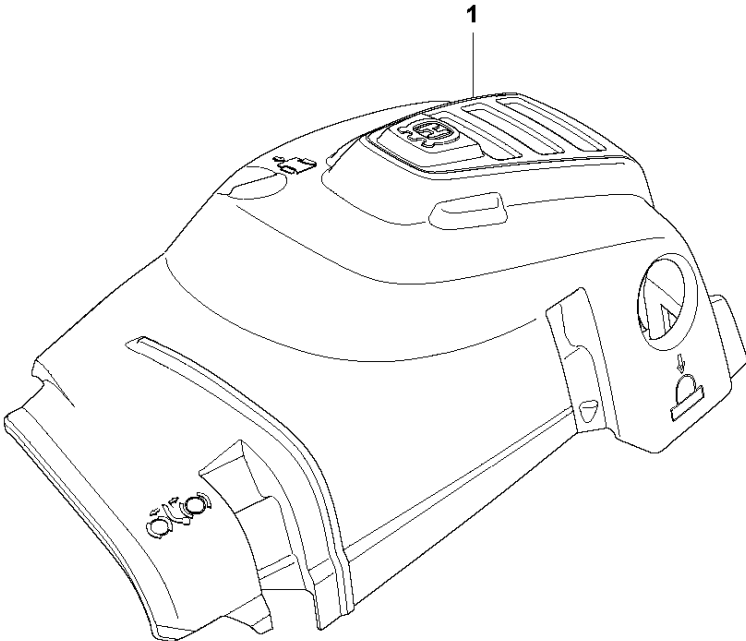

CLUTCH & OIL PUMP

550 XP/XPG

Ref	Part No	Description	Remark	QTY	KIT
1	577 51 82-01	CLUTCH ASSY		1	
2	537 35 91-01	CLUTCH SPRING		2	1
3	575 26 10-03	CLUTCH DRUM	".325""x7"	1	
4	501 45 74-02	RIM	".325""x7"	1	3
5	503 25 34-01	NEEDLE BEARING		1	3
6	505 20 08-01	WORM WHEEL		1	
7	505 19 99-01	OIL PUMP ASSY		1	
8	505 20 02-01	PUMP PISTON		1	7
9	505 20 03-01	CASING		1	7
10	503 23 00-60	WASHER		2	7
11	503 89 16-01	SPRING		1	7
12	505 20 14-01	ADJUSTING SCREW		1	7
13	721 11 64-30	GROOVED PIN		1	7
14	510 02 06-01	SCREW IHSCM		2	
15	505 20 04-01	OIL HOSE		1	
16	504 71 00-03	OIL PLUMMET		1	
17	720 12 33-00	PARALLEL PIN		2	7
18	503 89 15-01	SPRING		1	7
19	505 20 01-01	PUMP CYLINDER		1	7
20	503 62 49-01	SEALING PLUG		1	7

C 550XP
CYLINDER COVER