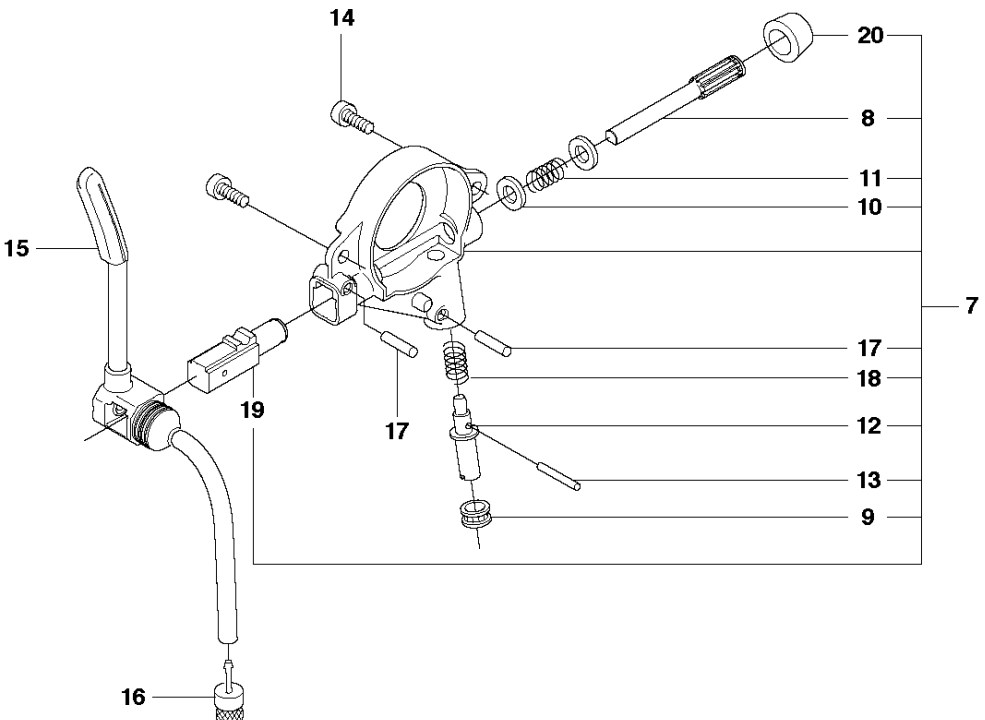

SPARE PARTS LIST

CHAIN SAWS

550 XP/XPG

A 550XP
CHAIN BRAKE & CLUTCH COVER

CHAIN BRAKE & CLUTCH COVER

550 XP/XPG

Ref	Part No	Description	Remark	QTY	KIT
1	522 67 75-01	HAND GUARD		1	
2	537 20 90-01	SCREW		2	
3	577 78 02-01	BUSHING		2	
4	505 19 73-01	NUT RETAINER ASSY		2	
5	505 19 90-05	CLUTCH COVER ASSY		1	
6	503 75 18-01	PIN KNEE-JOINT		1	5
7	503 21 70-10	SCREW CCRPANT		5	5
8	505 19 93-01	KNEE JOINT ASSY		1	5
9	503 90 83-01	BRAKE SPRING		1	5
10	505 19 95-02	BRAKE BAND ASSY		1	5
11	505 20 16-01	GUARD		1	5
12	505 19 97-01	COVER		1	5
14	523 05 80-01	LABEL		1	5
15	575 26 04-03	CHAIN TENSIONER KIT		1	5
16	740 48 07-02	O-RING		1	15, 5
17	503 23 00-63	WASHER		1	15, 5
20	537 01 74-01	BEARING SLEEVE		1	15, 5
22	505 19 98-01	CHAIN GUIDE		1	5

B 550XP
CLUTCH & OIL PUMP

CLUTCH & OIL PUMP

550 XP/XPG

Ref	Part No	Description	Remark	QTY	KIT
1	577 51 82-01	CLUTCH ASSY		1	
2	537 35 91-01	CLUTCH SPRING		2	1
3	575 26 10-03	CLUTCH DRUM	".325""x7"	1	
4	501 45 74-02	RIM	".325""x7"	1	3
5	503 25 34-01	NEEDLE BEARING		1	3
6	505 20 08-01	WORM WHEEL		1	
7	505 19 99-01	OIL PUMP ASSY		1	
8	505 20 02-01	PUMP PISTON		1	7
9	505 20 03-01	CASING		1	7
10	503 23 00-60	WASHER		2	7
11	503 89 16-01	SPRING		1	7
12	505 20 14-01	ADJUSTING SCREW		1	7
13	721 11 64-30	GROOVED PIN		1	7
14	510 02 06-01	SCREW IHSCM		2	
15	505 20 04-01	OIL HOSE		1	
16	504 71 00-03	OIL PLUMMET		1	
17	720 12 33-00	PARALLEL PIN		2	7
18	503 89 15-01	SPRING		1	7
19	505 20 01-01	PUMP CYLINDER		1	7
20	503 62 49-01	SEALING PLUG		1	7