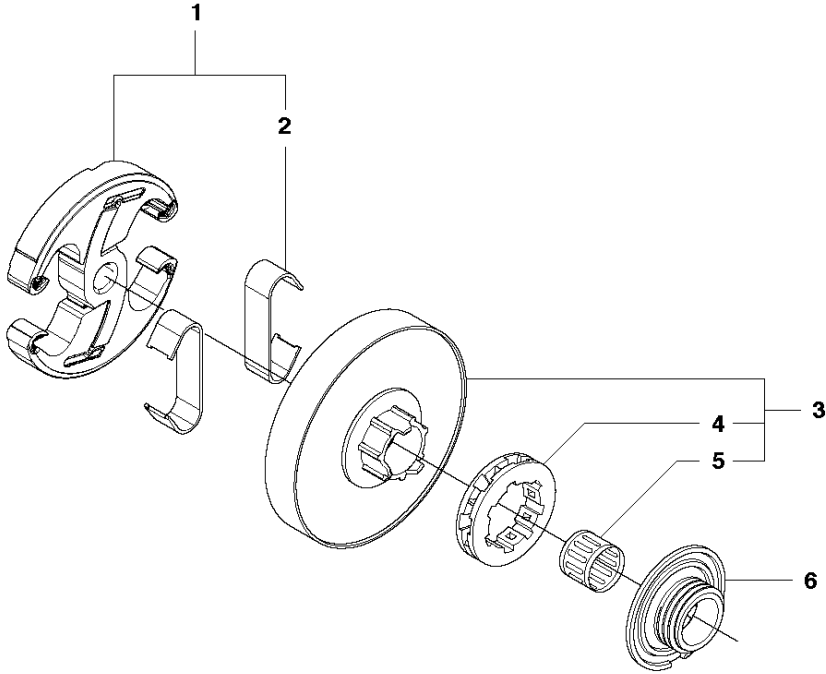

SPARE PARTS LIST

CHAIN SAWS

550 XP/XPG

A 550XP
CHAIN BRAKE & CLUTCH COVER

CHAIN BRAKE & CLUTCH COVER

550 XP/XPG

Ref	Part No	Description	Remark	QTY	KIT
1	522 67 75-01	HAND GUARD		1	
2	537 20 90-01	SCREW		2	
3	577 78 02-01	BUSHING		2	
4	505 19 73-01	NUT RETAINER ASSY		2	
5	505 19 90-05	CLUTCH COVER ASSY		1	
6	503 75 18-01	PIN KNEE-JOINT		1	5
7	503 21 70-10	SCREW CCRPANT		5	5
8	505 19 93-01	KNEE JOINT ASSY		1	5
9	503 90 83-01	BRAKE SPRING		1	5
10	505 19 95-02	BRAKE BAND ASSY		1	5
11	505 20 16-01	GUARD		1	5
12	505 19 97-01	COVER		1	5
14	523 05 80-01	LABEL		1	5
15	575 26 04-03	CHAIN TENSIONER KIT		1	5
16	740 48 07-02	O-RING		1	15, 5
17	503 23 00-63	WASHER		1	15, 5
20	537 01 74-01	BEARING SLEEVE		1	15, 5
22	505 19 98-01	CHAIN GUIDE		1	5

B 550XP
CLUTCH & OIL PUMP

CLUTCH & OIL PUMP

550 XP/XPG

Ref	Part No	Description	Remark	QTY	KIT
1	577 51 82-01	CLUTCH ASSY		1	
2	537 35 91-01	CLUTCH SPRING		2	1
3	575 26 10-03	CLUTCH DRUM	".325""x7"	1	
4	501 45 74-02	RIM	".325""x7"	1	3
5	503 25 34-01	NEEDLE BEARING		1	3
6	505 20 08-01	WORM WHEEL		1	
7	505 19 99-01	OIL PUMP ASSY		1	
8	505 20 02-01	PUMP PISTON		1	7
9	505 20 03-01	CASING		1	7
10	503 23 00-60	WASHER		2	7
11	503 89 16-01	SPRING		1	7
12	505 20 14-01	ADJUSTING SCREW		1	7
13	721 11 64-30	GROOVED PIN		1	7
14	510 02 06-01	SCREW IHSCM		2	
15	505 20 04-01	OIL HOSE		1	
16	504 71 00-03	OIL PLUMMET		1	
17	720 12 33-00	PARALLEL PIN		2	7
18	503 89 15-01	SPRING		1	7
19	505 20 01-01	PUMP CYLINDER		1	7
20	503 62 49-01	SEALING PLUG		1	7