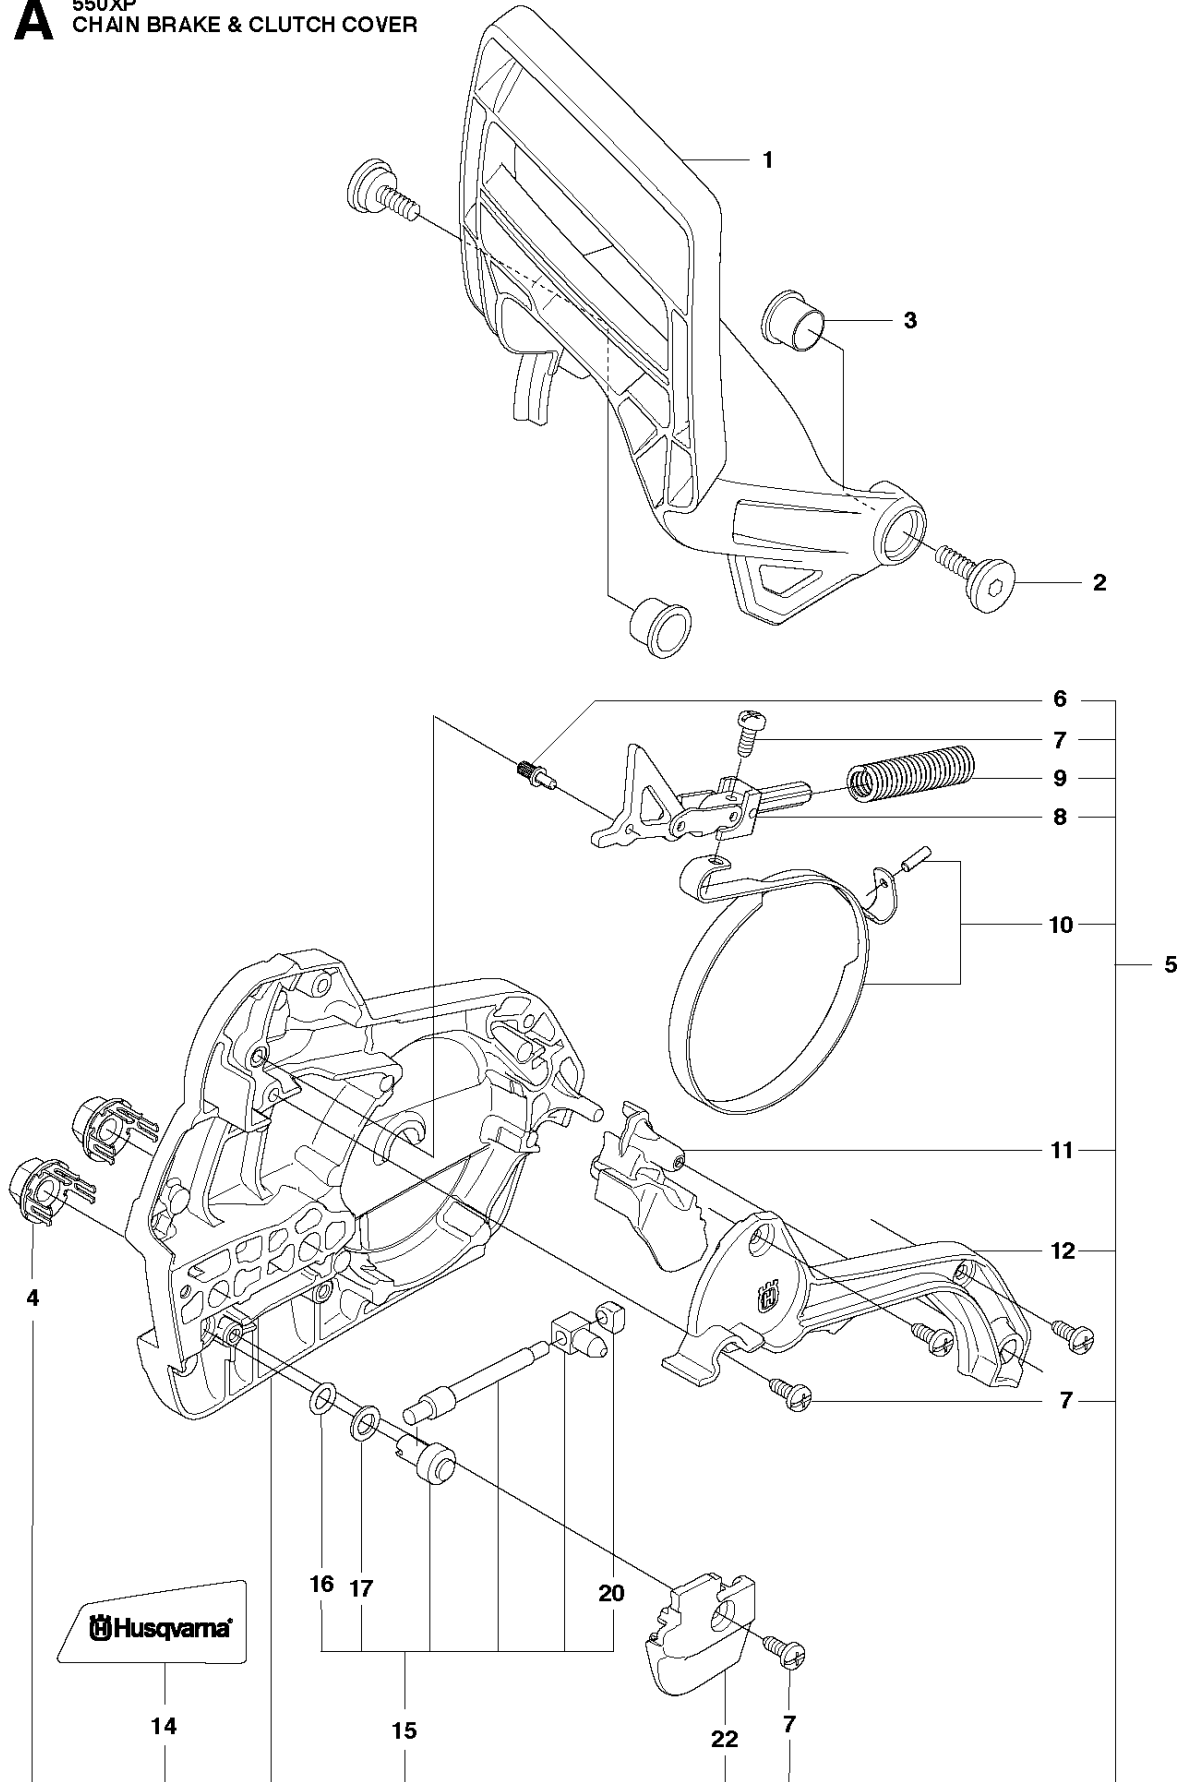

SPARE PARTS LIST

CHAIN SAWS

550 XP/XPG

A 550XP
CHAIN BRAKE & CLUTCH COVER

CHAIN BRAKE & CLUTCH COVER

550 XP/XPG

Ref	Part No	Description	Remark	QTY	KIT
1	522 67 75-01	HAND GUARD		1	
2	537 20 90-01	SCREW		2	
3	577 78 02-01	BUSHING		2	
4	505 19 73-01	NUT RETAINER ASSY		2	
5	505 19 90-05	CLUTCH COVER ASSY		1	
6	503 75 18-01	PIN KNEE-JOINT		1	5
7	503 21 70-10	SCREW CCRPANT		5	5
8	505 19 93-01	KNEE JOINT ASSY		1	5
9	503 90 83-01	BRAKE SPRING		1	5
10	505 19 95-02	BRAKE BAND ASSY		1	5
11	505 20 16-01	GUARD		1	5
12	505 19 97-01	COVER		1	5
14	523 05 80-01	LABEL		1	5
15	575 26 04-03	CHAIN TENSIONER KIT		1	5
16	740 48 07-02	O-RING		1	15, 5
17	503 23 00-63	WASHER		1	15, 5
20	537 01 74-01	BEARING SLEEVE		1	15, 5
22	505 19 98-01	CHAIN GUIDE		1	5

B 550XP
CLUTCH & OIL PUMP

CLUTCH & OIL PUMP

550 XP/XPG

Ref	Part No	Description	Remark	QTY	KIT
1	577 51 82-01	CLUTCH ASSY		1	
2	537 35 91-01	CLUTCH SPRING		2	1
3	575 26 10-03	CLUTCH DRUM	".325""x7"	1	
4	501 45 74-02	RIM	".325""x7"	1	3
5	503 25 34-01	NEEDLE BEARING		1	3
6	505 20 08-01	WORM WHEEL		1	
7	505 19 99-01	OIL PUMP ASSY		1	
8	505 20 02-01	PUMP PISTON		1	7
9	505 20 03-01	CASING		1	7
10	503 23 00-60	WASHER		2	7
11	503 89 16-01	SPRING		1	7
12	505 20 14-01	ADJUSTING SCREW		1	7
13	721 11 64-30	GROOVED PIN		1	7
14	510 02 06-01	SCREW IHSCM		2	
15	505 20 04-01	OIL HOSE		1	
16	504 71 00-03	OIL PLUMMET		1	
17	720 12 33-00	PARALLEL PIN		2	7
18	503 89 15-01	SPRING		1	7
19	505 20 01-01	PUMP CYLINDER		1	7
20	503 62 49-01	SEALING PLUG		1	7