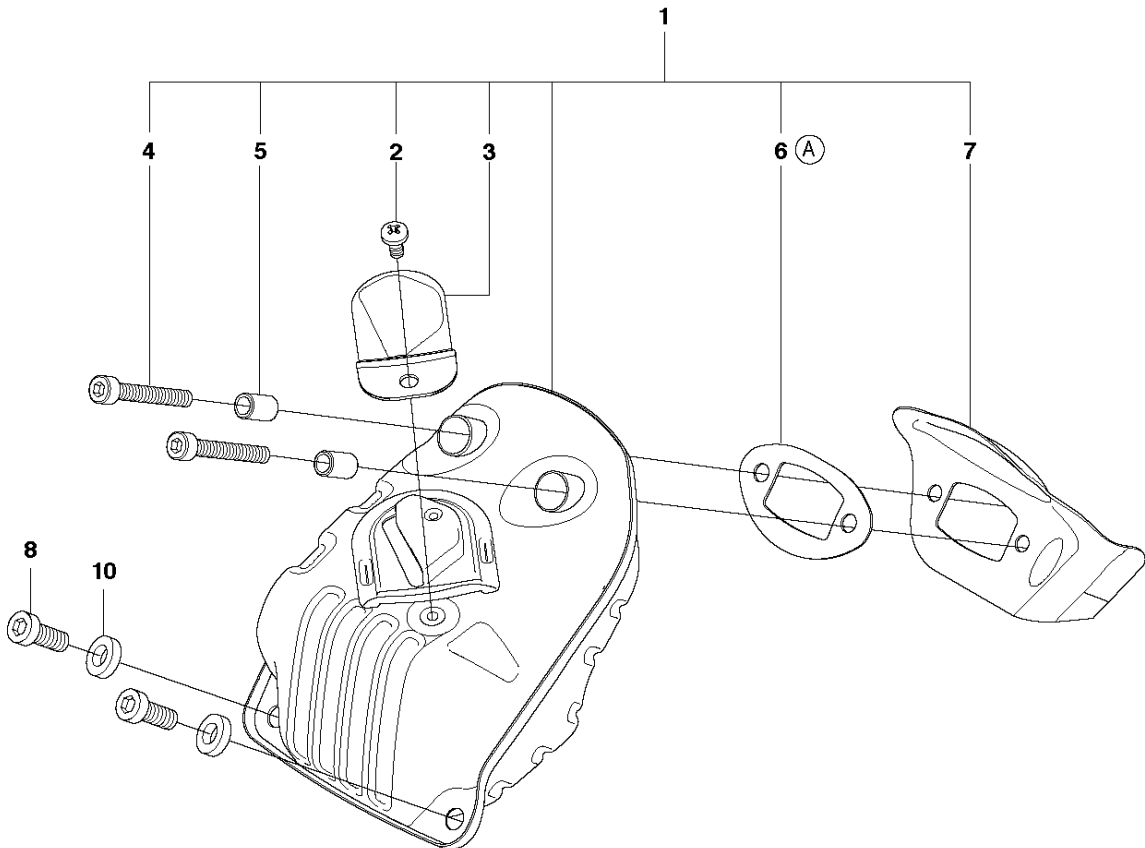

F 550XP
MUFFLER

9
Ⓐ Set of gaskets

MUFFLER

550 XP/XPG

Ref	Part No	Description	Remark	QTY	KIT
1	523 05 26-02	MUFFLER KIT		1	
2	724 12 87-59	SCREW CRPANM		1	1
3	576 89 02-01	SPARK ARRESTER		1	1
4	725 53 76-55	SCREW IHSCM		2	1
5	577 65 63-01	SLEEVE		2	1
6	523 05 24-01	GASKET MUFFLER		1	1, 9
7	523 05 25-01	HEAT DEFLECTOR		1	1
8	503 20 73-20	SCREW IHSCM		2	
9	577 76 66-03	GASKET KIT	A=set of gaskets	1	
10	577 90 22-01	WASHER		1